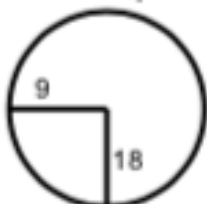

Division 1 Boys District Tournament
Hole Locations
 Eaglesticks GC

Hole: 1 Depth: 38 -1
 (from center)

Hole: 7 Depth: 38 +3
 (from center)

Hole: 13 Depth: 50 -5
 (from center)

Hole: 2 Depth: 42 +15
 (from center)

Hole: 8 Depth: 22 +2
 (from center)

Hole: 14 Depth: 41 +12
 (from center)

Hole: 3 Depth: 34 +10
 (from center)

Hole: 9 Depth: 32 -8
 (from center)

Hole: 15 Depth: 39 +6
 (from center)

Hole: 4 Depth: 33 -6
 (from center)

Hole: 10 Depth: 25 +4
 (from center)

Hole: 16 Depth: 27 +4
 (from center)

Hole: 5 Depth: 41 -11
 (from center)

Hole: 11 Depth: 36 +6
 (from center)

Hole: 17 Depth: 40 -10
 (from center)

Hole: 6 Depth: 39 +3
 (from center)

Hole: 12 Depth: 39 0
 (from center)

Hole: 18 Depth: 39 +2
 (from center)